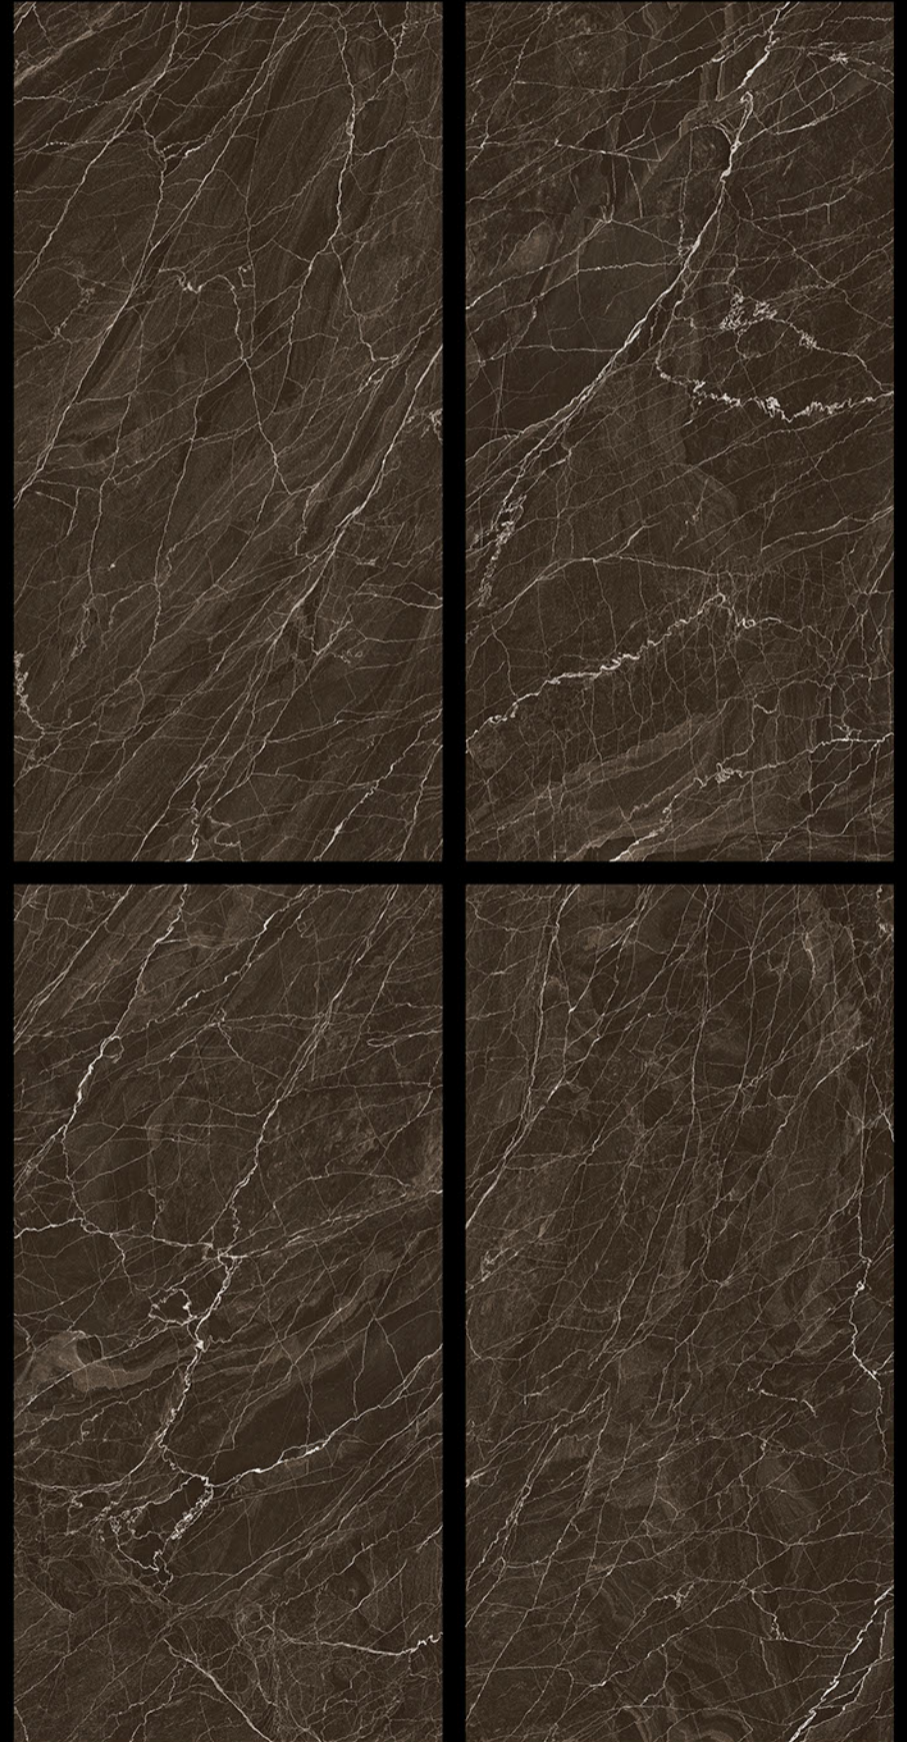

7042-ROCK NAFF SILVER

Finish | Carving / Glossy
Random

600x1200 mm

POLISHED GLAZED VITRIFIED TILES

7043-ROCK CENT CHOCO

Finish | Carving / Glossy
Random

600x1200 mm

POLISHED GLAZED VITRIFIED TILES