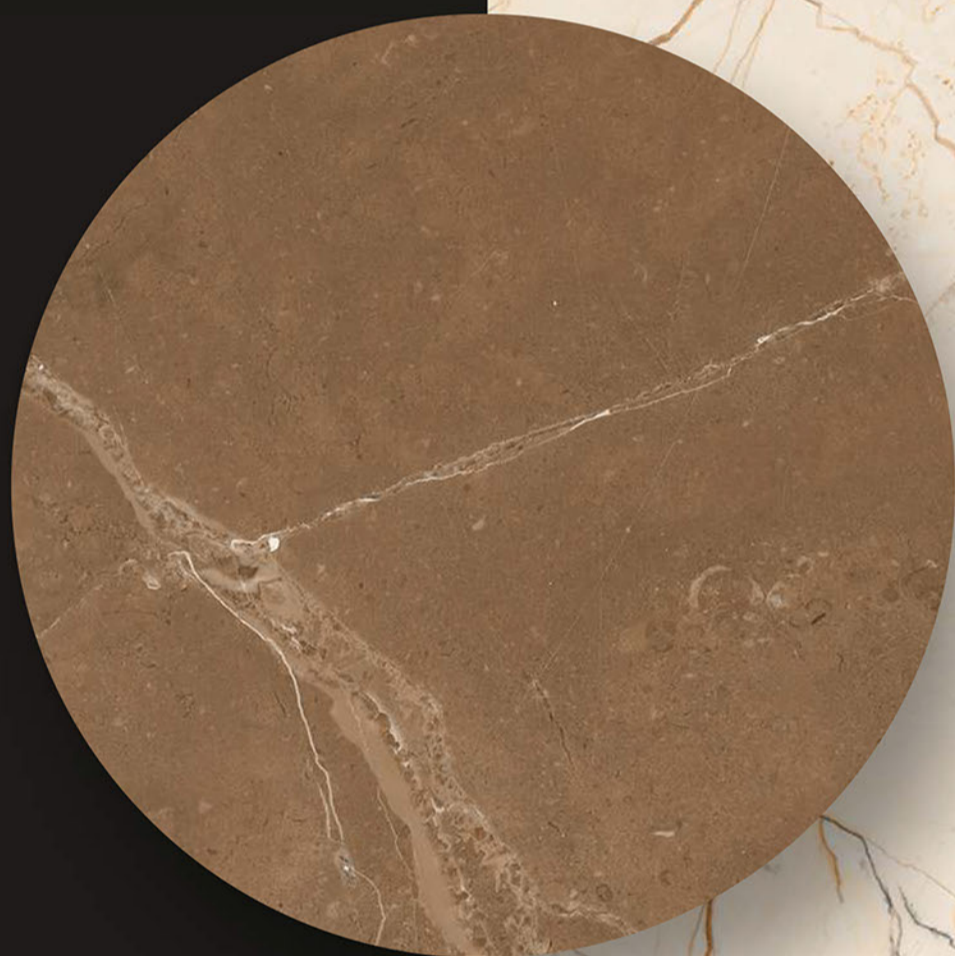

GVT & PGVT
600X1200MM
VOL-1

Carving
SERIES