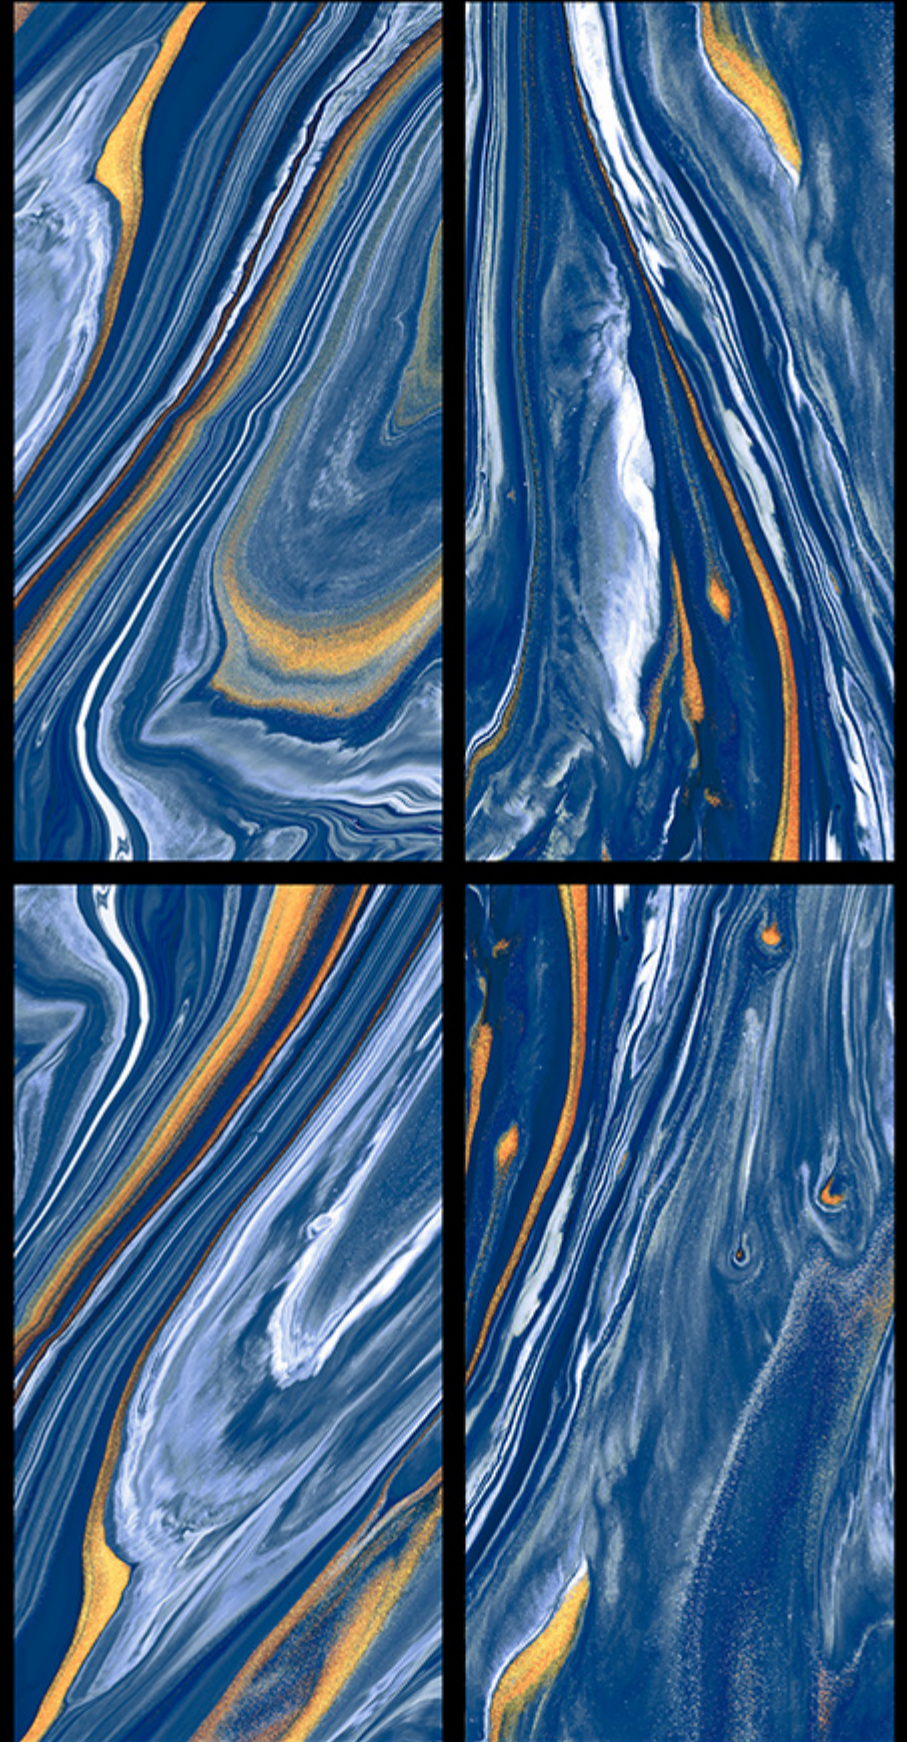

**9034-HILTONE RED**

Finish | Glossy  
Random

**600x1200 mm**

POLISHED GLAZED VITRIFIED TILES

**9035-PETRACIA BLUE**

Finish | Glossy  
Random

**600x1200 mm**

POLISHED GLAZED VITRIFIED TILES