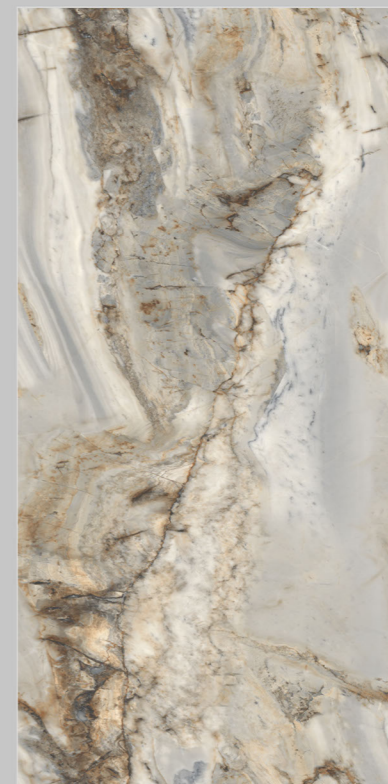

# KASHMIRI BROWN

800x1600MM  
◆ THICKNESS 9MM

RANDOM : 4

KASHMIRI  
BROWN

KASHMIRI  
BROWN

NEVIA  
NATURAL

800x1600MM  
◆ THICKNESS 9MM

RANDOM : 4

NEVIA  
NATURAL

STATUARIO  
TITEN

800x1600MM  
◆ THICKNESS 9MM

RANDOM : 4

STATUARIO  
TITEN