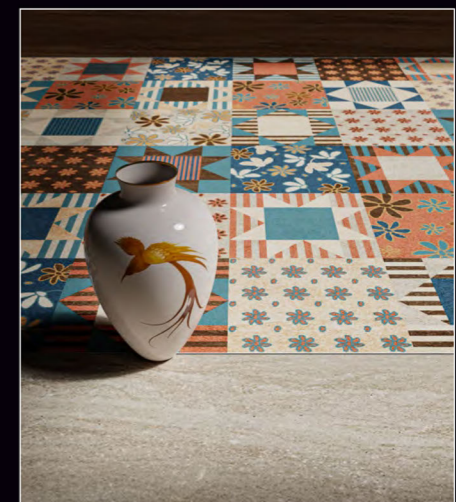

CONCETTO
BROWN

RANDOM : 4