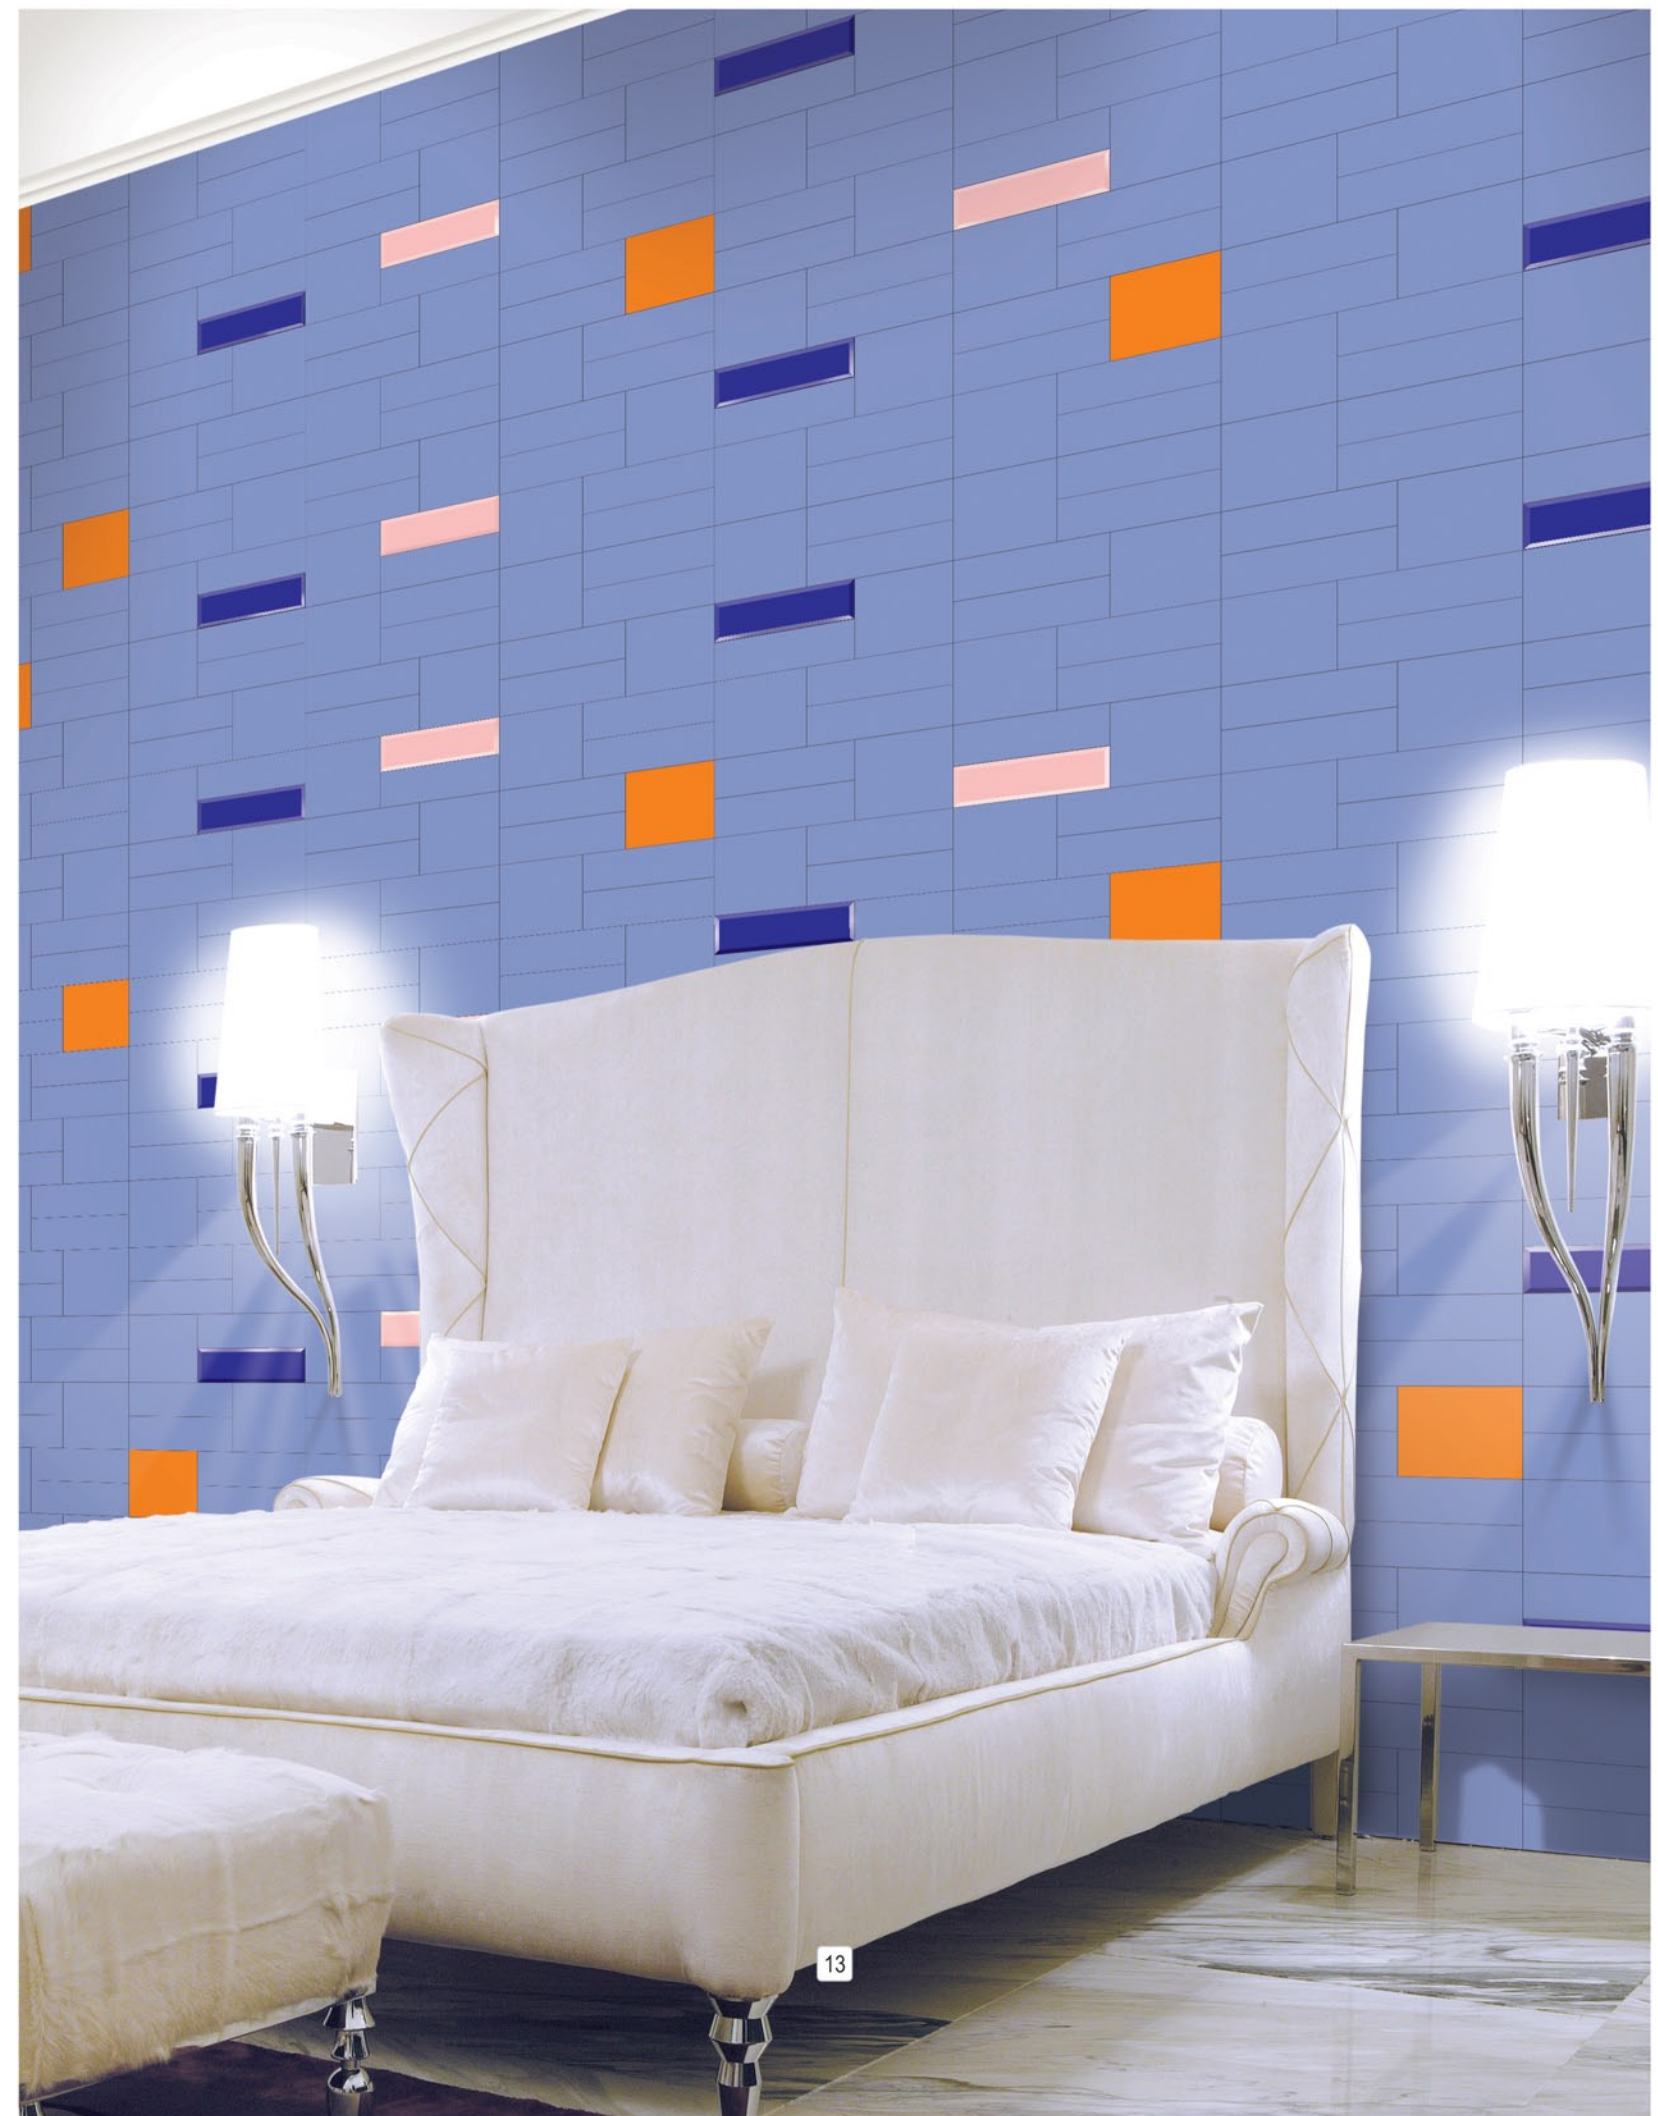

75x300mm

100x200mm

200x200mm

150x150mm

CERAMIC WALL TILES

FORMAT

100x200mm / 75x300mm / 100x300mm / 200x200mm / 150x150mm

SURFACE